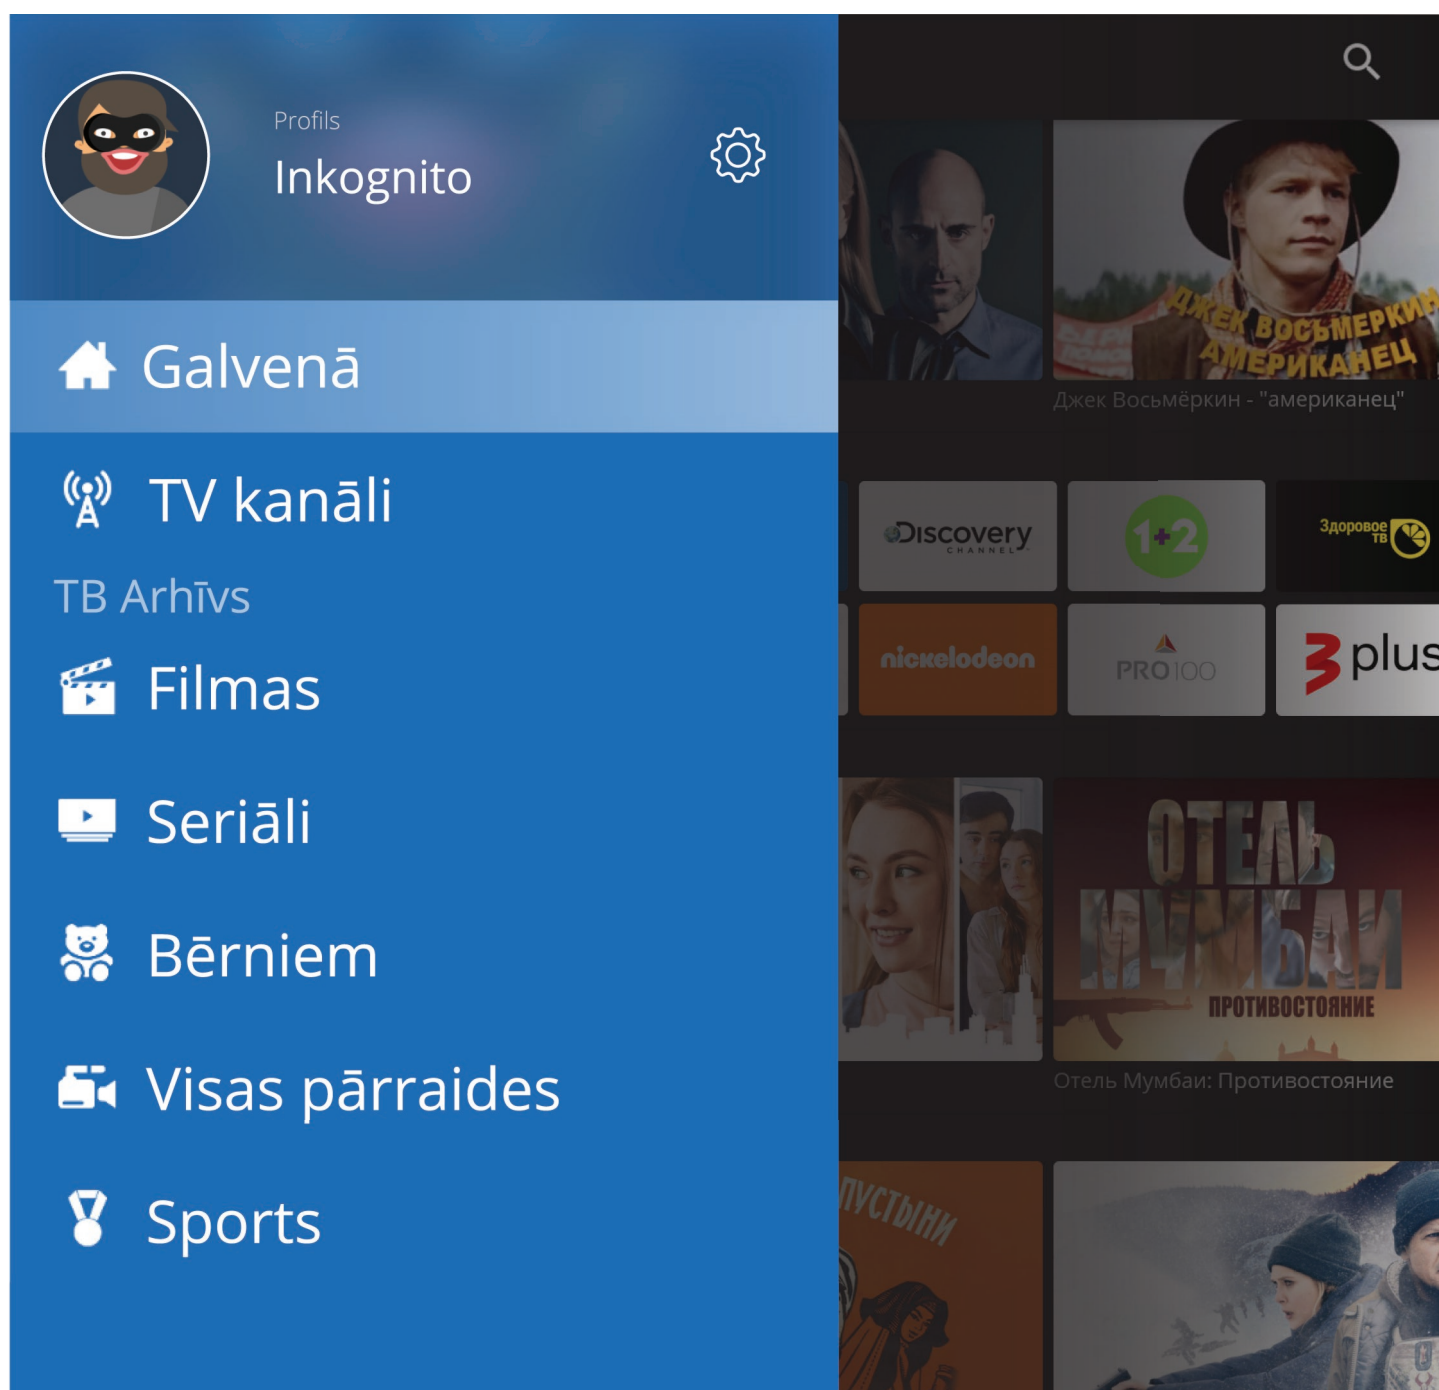

Izvēlne

Izvēlnē atradīsiet TV kanālu sarakstu, meklēšanu, kā arī arhīvu ar programmu sadalījumu kategorijās un žanros. Lai atvērtu izvēlni, velciet no ekrāna kreisās malas uz centru vai noklikšķiniet uz ikonas ≡ augšējā kreisajā stūrī.

- Lai pārietu uz iestatījumiem, noklikšķiniet uz ikonas ⚙
- Lai mainītu profilu, noklikšķiniet uz profila ikonas