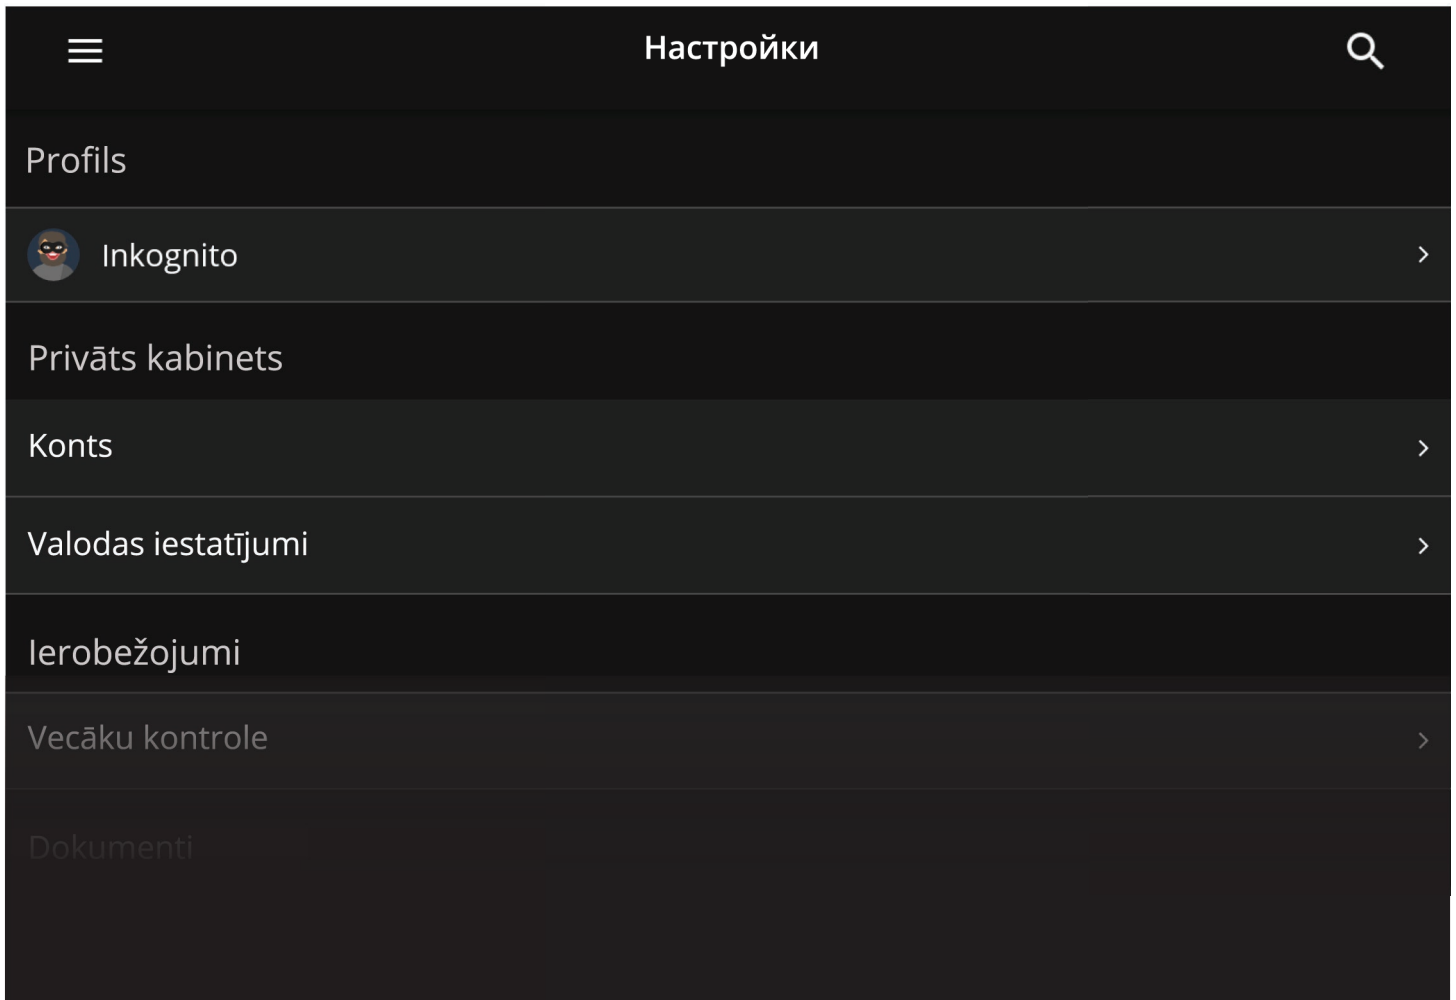

Iestatījumi

“**Mans profils**” – šeit varat izdzēst savu kontu un mainīt valodas iestatījumus.

“**Ierobežojumi**” – šeit varat uzstādīt vecāku kontroli. Noklusētā parole ir 1111.

“**Dokumenti**” – šajā sadaļā varat iepazīties ar Lietotāja līgumu.

“**Pakalpojumu sniedzējs**” – dati par pakalpojumu sniedzēju un tehniskā atbalsta kontakti problēmu gadījumā.